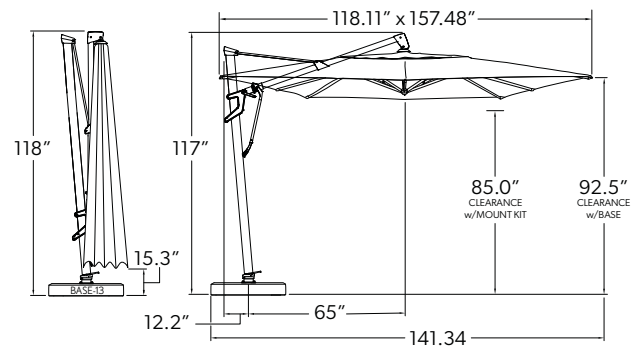

SPECIFICATIONS

+ OPTIONS

- Bases and mount kits (pages 16 & 17)

+ REPLACEMENT PARTS

Frame	AKZPRT-0_
Canopy (SWV)	CAKZRT
Protective cover	PFC920

STRIPED FABRICS NOT AVAILABLE ON THIS STYLE.

Shipping Information: Truck Only